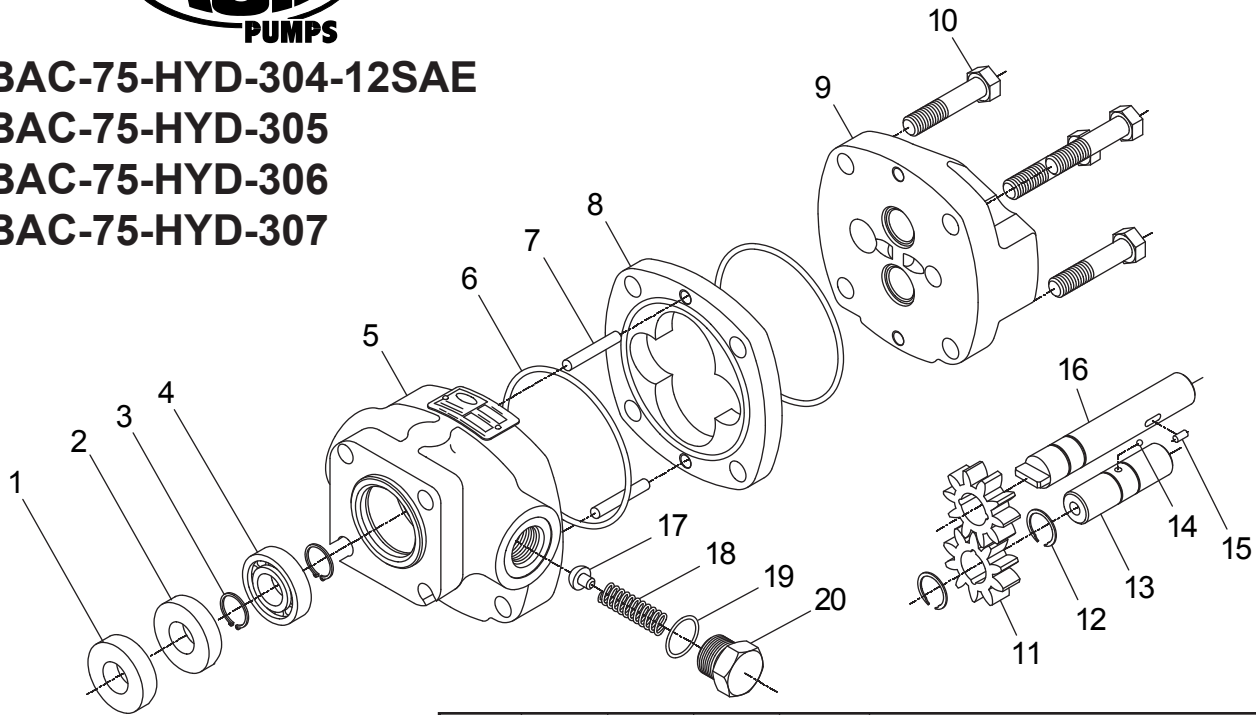

# HYDRAULIC MOTOR PARTS LIST

**BAC-75-HYD-304-12SAE**  
**BAC-75-HYD-305**  
**BAC-75-HYD-306**  
**BAC-75-HYD-307**

**Spray Advantage**

REF#	Model 304	Model 305	Model 306	Model 307	Description	Qty.
1*	40162	40162	40162	40162	Seal Support Spacer	1
2*	40154	40154	40154	40154	Seal Cartridge ("L" Models)	1
3	43205	43205	43205	43205	Retaining Ring, Bearing	2
4	43225	43225	43225	43225	Ball Bearing	1
5	43015	43015	43015	43015	Drive Plate, 300 Series	1
6*	43130	43130	43130	43130	O-Ring, Housing Seal	2
7	43085				Dowel Pin, Housing	2
		43086			Dowel Pin, Housing	2
			43087		Dowel Pin, Housing	2
				43081	Dowel Pin, Housing	2
8	43005				Gear Housing	1
		43006			Gear Housing	1
			43007		Gear Housing	1
				43001	Gear Housing	1
9	43025	43025	43025	43025	End Plate, #12 SAE End Ports	1
10	43185	43185	43185	43185	Cap Screw, 3/8" N.C. Hex Head	4
11	43035				Gear	2
		43036			Gear	2
			43037		Gear	2
				43031	Gear	2
12	43240	43240	43240	43240	Retaining Ring, Gear	2
13	43235				Idler Shaft	1
		43236			Idler Shaft	1
			43237		Idler Shaft	1
				43231	Idler Shaft	1
14	43255	43255	43255	43255	Ball, Idler Shaft	1
15	43195				Dowel Pin, Drive Shaft	1
		43196	43196		Dowel Pin, Drive Shaft	1
				43191	Dowel Pin, Drive Shaft	1
16	43045				Drive Shaft	1
		43046			Drive Shaft	1
			43047		Drive Shaft	1
				43041	Drive Shaft	1
17	43300	43300	43300	43300	Plunger, Coasting Check	1
18	43305	43305	43305	43305	Spring, Coasting Check	1
19*	43310	43310	43310	43310	O-Ring, Coasting Check	1
20	43315	43315	43315	43315	Valve Cap, Coasting Check	1
*	41362	41362	41362	41362	Motor Repair Kit, Cartridge Style Lip Seal	--