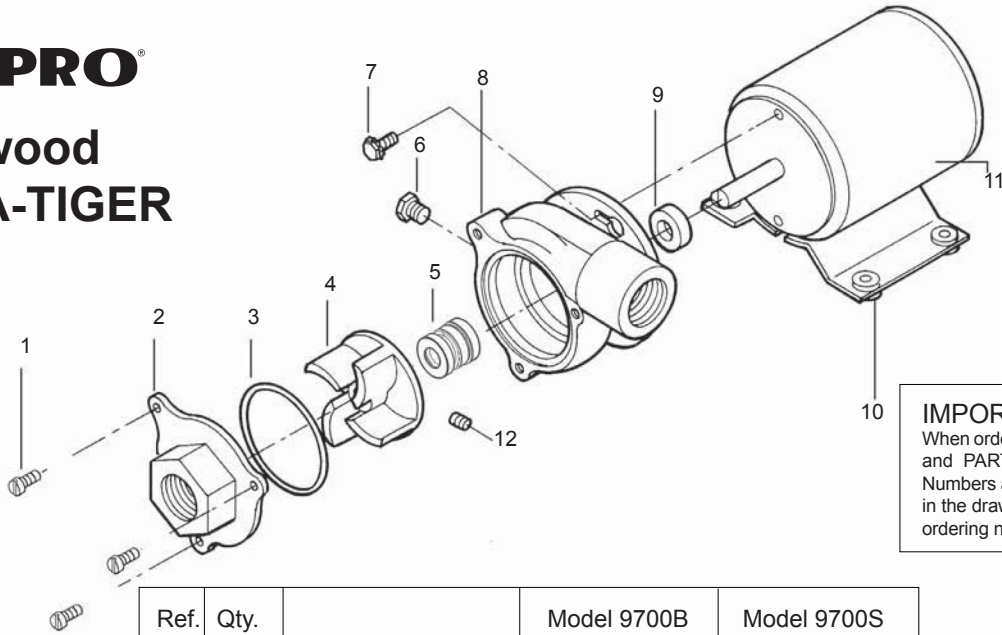

**Sherwood
AQUA-TIGER**

IMPORTANT:
When ordering parts, give PART NUMBER and PART DESCRIPTION. Reference Numbers are used ONLY to point out parts in the drawing and are NOT to be used as ordering numbers.

Ref. No.	Qty. Req'd.	Description	Model 9700B Part Number	Model 9700S Part Number
1	3	Cover Screw	2210-0124	2210-0124
2	1	Cover	19893	23660
3	1	O-ring, Viton*	19898	19898
4	1	Impeller	19892	23659
5	1	Mechanical Seal Assy.**	N/A	23665S
6	1	Pipe Plug	00336	21059
7	2	Hex Head Screw	2210-0123	2210-0123
8	1	Housing	19891	23627
9	1	Lip Seal, Viton*	19928	N/A
10	4	Grommet	21138	21138
11	1	Motor 12VDC (TENV)	23697S	23697S
12	1	Set Screw	19929	19929