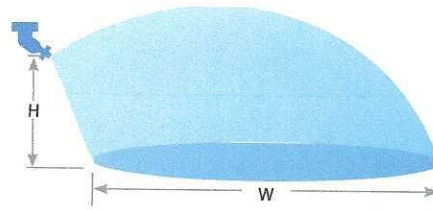

OFF-CENTER FLAT SPRAY (SMALLER CAPACITIES)

TeeJet Off-Center spray tips are commonly installed in double and single swivel nozzle bodies. Because these bodies are adjustable for angular position, a wide spray swath is easily obtained.

See page 140 for swivels and hose drops.

BROADCAST NOZZLES

TIP PART NO. (STRAINER MESH SIZE)	PSI	CAPACITY ONE TIP IN GPM	"W" INCHES	HEIGHT = 18"				"W" INCHES	HEIGHT = 24"			
				GALLONS PER ACRE (GPA)					GALLONS PER ACRE (GPA)			
				3 MPH	4 MPH	5 MPH	6 MPH		3 MPH	4 MPH	5 MPH	6 MPH
OC-01 (100)	30	0.087	58	3.0	2.2	1.8	1.5	65	2.7	2.0	1.6	1.3
	40	0.10	60	3.3	2.5	2.0	1.7	67	3.0	2.2	1.8	1.5
	60	0.12	62	3.8	2.9	2.3	1.9	69	3.4	2.6	2.1	1.7
OC-02 (50)	30	0.17	68	5.0	3.7	3.0	2.5	75	4.5	3.4	2.7	2.2
	40	0.20	70	5.7	4.2	3.4	2.8	77	5.1	3.9	3.1	2.6
	60	0.24	72	6.6	5.0	4.0	3.3	78	6.1	4.6	3.7	3.0
OC-03 (50)	30	0.26	77	6.7	5.0	4.0	3.3	80	6.4	4.8	3.9	3.2
	40	0.30	80	7.4	5.6	4.5	3.7	83	7.2	5.4	4.3	3.6
	60	0.37	82	8.9	6.7	5.4	4.5	85	8.6	6.5	5.2	4.3
OC-04 (50)	30	0.35	91	7.6	5.7	4.6	3.8	93	7.5	5.6	4.5	3.7
	40	0.40	93	8.5	6.4	5.1	4.3	94	8.4	6.3	5.1	4.2
	60	0.49	94	10.3	7.7	6.2	5.2	95	10.2	7.7	6.1	5.1
OC-06 (50)	30	0.52	99	10.4	7.8	6.2	5.2	108	9.5	7.2	5.7	4.8
	40	0.60	101	11.8	8.8	7.1	5.9	110	10.8	8.1	6.5	5.4
	60	0.73	102	14.2	10.6	8.5	7.1	111	13.0	9.8	7.8	6.5
OC-08 (50)	30	0.69	100	13.7	10.2	8.2	6.8	110	12.4	9.3	7.5	6.2
	40	0.80	102	15.5	11.6	9.3	7.8	112	14.1	10.6	8.5	7.1
	60	0.98	104	18.7	14.0	11.2	9.3	113	17.2	12.9	10.3	8.6
OC-12	30	1.04	102	20	15.1	12.1	10.1	113	18.2	13.7	10.9	9.1
	40	1.20	104	23	17.1	13.7	11.4	115	21	15.5	12.4	10.3
	60	1.47	105	28	21	16.6	13.9	116	25	18.8	15.1	12.5
OC-16	30	1.39	132	21	15.6	12.5	10.4	142	19.4	14.5	11.6	9.7
	40	1.60	138	23	17.2	13.8	11.5	146	22	16.3	13.0	10.8
	60	1.96	143	27	20	16.3	13.6	148	26	19.7	15.7	13.1