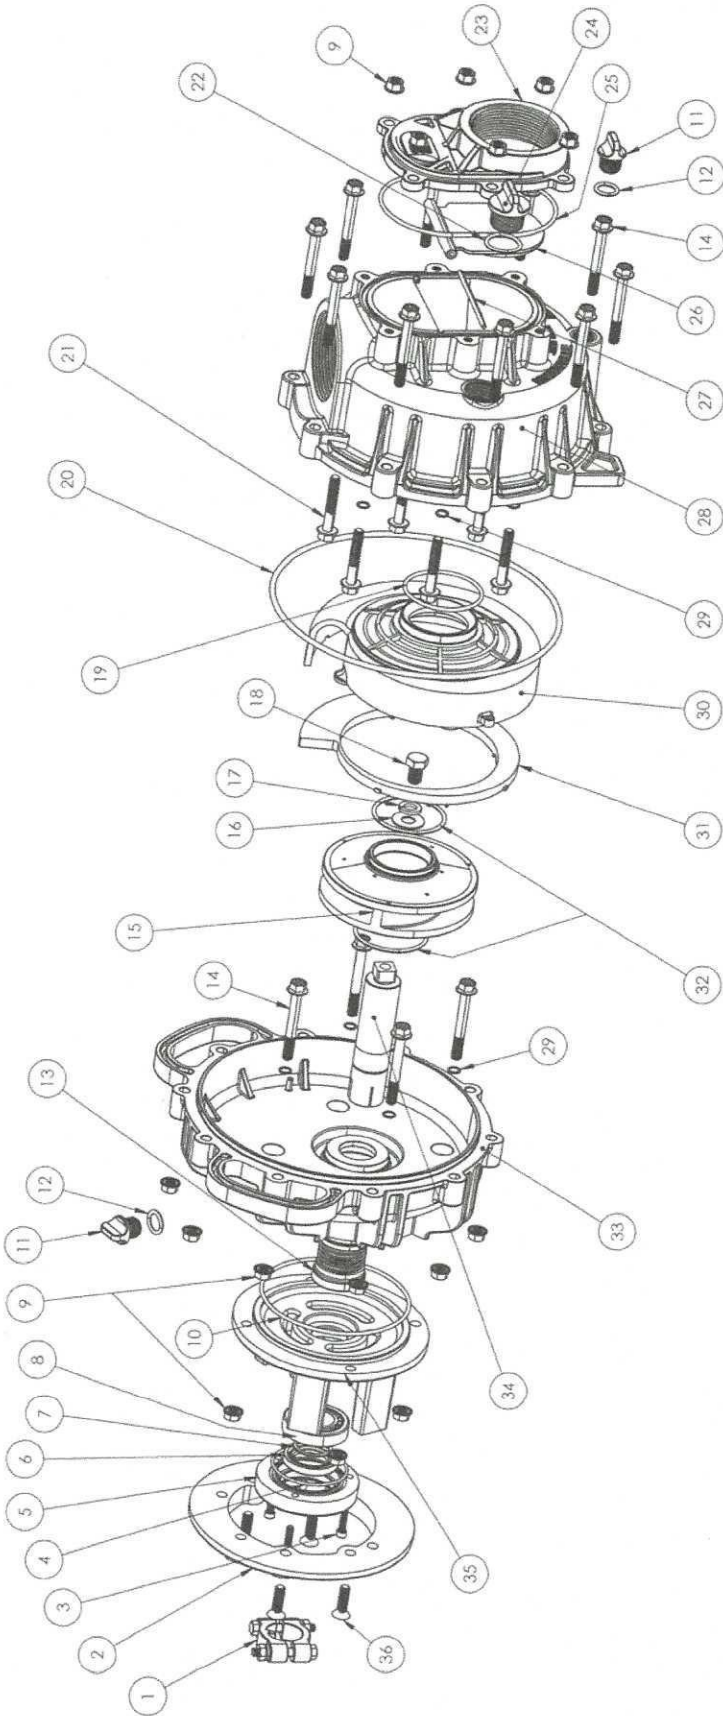

Parts Breakdown:

ITEM NUMBER	PART NUMBER	DESCRIPTION	QTY.	PART NUMBER	DESCRIPTION	QTY.	PART NUMBER	DESCRIPTION	QTY.
1	S-3608AS	SS SHAFT CLAMP ASSEM. - 3" KEYS	1	S-3608S	SS SHAFT CLAMP ASSEM. - 3" SMOOTH	1	S-3608S	SS SHAFT CLAMP ASSEM. - 3" SMOOTH	1
2	116510-01	3" GAS ENGINE ADAPTER RING	1	116509-01	SS MOTOR ADAPTER RING	1	116508-01	3" PEDestal ADAPTER RING	1
3	90512	1/4-20 SOCKET HEAD CAP SCREW	3	90512	1/4-20 SOCKET HEAD CAP SCREW	3	90512	1/4-20 SOCKET HEAD CAP SCREW	3
4	116515-01	-149 O-RING, Buna	1	116515-01	-149 O-RING, Buna	1	116515-01	-149 O-RING, Buna	1
5	116507-01	3" ADAPTER BEARING CAP	1	116507-01	3" ADAPTER BEARING CAP	1	116507-01	3" ADAPTER BEARING CAP	1
6	116513-01	ROtARY SHAFt SEAL	1	116513-01	ROtARY SHAFt SEAL	1	116513-01	ROtARY SHAFt SEAL	1
7	116514-01	EXtERnAL REtAINING RING	1	116514-01	EXtERnAL REtAINING RING	1	116514-01	EXtERnAL REtAINING RING	1
8	116511-01, 116512-01	TAPERED ROLLER BEARING ASSEMBLY	1	116511-01, 116512-01	TAPERED ROLLER BEARING ASSEMBLY	1	116511-01, 116512-01	TAPERED ROLLER BEARING ASSEMBLY	1
9	91077	3/8-16 FLANGED LOCK NUT	20	91077	3/8-16 FLANGED LOCK NUT	20	91077	3/8-16 FLANGED LOCK NUT	20
10	116434-01	-255 O-RING, VITON	1	116434-01	-255 O-RING, VITON	1	116434-01	-255 O-RING, VITON	1
11	116288-01	1/2" NPT PLUG - POLY SP PUMPS	2	116288-01	1/2" NPT PLUG - POLY SP PUMPS	2	116288-01	1/2" NPT PLUG - POLY SP PUMPS	2
12	116294-01	-115 O-RING, VITON	2	116294-01	-115 O-RING, VITON	2	116294-01	-115 O-RING, VITON	2
13	43005	SEAL, VITON	1	43005	SEAL, VITON	1	43005	SEAL, VITON	1
14	116291-01	FLANGED HEAD 316SS BOLT, 3/8-16 X 3	14	116291-01	FLANGED HEAD 316SS BOLT, 3/8-16 X 3	14	116291-01	FLANGED HEAD 316SS BOLT, 3/8-16 X 3	14
15	116427-91	IMPELLER ASSEMBLY - 3" POLY SP	1	116427-91	IMPELLER ASSEMBLY - 3" POLY SP	1	116427-91	IMPELLER ASSEMBLY - 3" POLY SP	1
16	93044	1/2" FLAT WASHER, 316 SS	1	93044	1/2" FLAT WASHER, 316 SS	1	93044	1/2" FLAT WASHER, 316 SS	1
17	116521-01	1/2" LOCK WASHER, 316 SS	1	116521-01	1/2" LOCK WASHER, 316 SS	1	116521-01	1/2" LOCK WASHER, 316 SS	1
18	116520-01	1/2-13 X 3/4 HHCS, 316 SS	1	116520-01	1/2-13 X 3/4 HHCS, 316 SS	1	116520-01	1/2-13 X 3/4 HHCS, 316 SS	1
19	116433-01	-233 O-RING, VITON	1	116433-01	-233 O-RING, VITON	1	116433-01	-233 O-RING, VITON	1
20	116436-01	-379 O-RING, VITON	1	116436-01	-379 O-RING, VITON	1	116436-01	-379 O-RING, VITON	1
21	116482-01	FLANGED HEAD 316SS BOLT, 3/8-16 X 2-3/8	6	116482-01	FLANGED HEAD 316SS BOLT, 3/8-16 X 2-3/8	6	116482-01	FLANGED HEAD 316SS BOLT, 3/8-16 X 2-3/8	6
22	116293-01	-123 O-RING, VITON	1	116293-01	-123 O-RING, VITON	1	116293-01	-123 O-RING, VITON	1
23	116428-01	INLET FLANGE NPT - 3" POLY SP	1	116428-01	INLET FLANGE NPT - 3" POLY SP	1	116428-01	INLET FLANGE NPT - 3" POLY SP	1
24	116289-01	1" NPT PLUG - POLY SP PUMPS	1	116289-01	1" NPT PLUG - POLY SP PUMPS	1	116289-01	1" NPT PLUG - POLY SP PUMPS	1
25	116435-01	-257 O-RING, VITON	1	116435-01	-257 O-RING, VITON	1	116435-01	-257 O-RING, VITON	1
26	116216-01	3" INLET FLAP	1	116216-01	3" INLET FLAP	1	116216-01	3" INLET FLAP	1
27	116217-01	3" FLAP HINGE PIN	1	116217-01	3" FLAP HINGE PIN	1	116217-01	3" FLAP HINGE PIN	1
28	116425-01	HOUSING - 3" POLY SP	1	116425-01	HOUSING - 3" POLY SP	1	116425-01	HOUSING - 3" POLY SP	1
29	116300-01	-012 O-RING, VITON	10	116300-01	-012 O-RING, VITON	10	116300-01	-012 O-RING, VITON	10
30	116438-01	SCROLL PLATE - 3" POLY SP	1	116438-01	SCROLL PLATE - 3" POLY SP	1	116438-01	SCROLL PLATE - 3" POLY SP	1
31	116439-01	SCROLL PLATE INSERT - 3" POLY SP	1	116439-01	SCROLL PLATE INSERT - 3" POLY SP	1	116439-01	SCROLL PLATE INSERT - 3" POLY SP	1
32	116223-01	-231 O-RING, TEFLON	2	116223-01	-231 O-RING, TEFLON	2	116223-01	-231 O-RING, TEFLON	2
33	116428-01	BACKPLATE - 3" POLY SP	1	116428-01	BACKPLATE - 3" POLY SP	1	116428-01	BACKPLATE - 3" POLY SP	1
34	116430-01A	SHAFT - 3" POLY SP, 316 SS, BS PUMP	1	116430-01A	SHAFT - 3" POLY SP, 316 SS, BS PUMP	1	116430-01A	SHAFT - 3" POLY SP, 316 SS, BS PUMP	1
35	116506-01	3" PUMP ADAPTER	1	116506-01	3" PUMP ADAPTER	1	116506-01	3" PUMP ADAPTER	1
36	116516-01	3/8"-16 FLAT HEAD SCREW	4	116516-01	3/8"-16 FLAT HEAD SCREW	4	116516-01	3/8"-16 FLAT HEAD SCREW	4