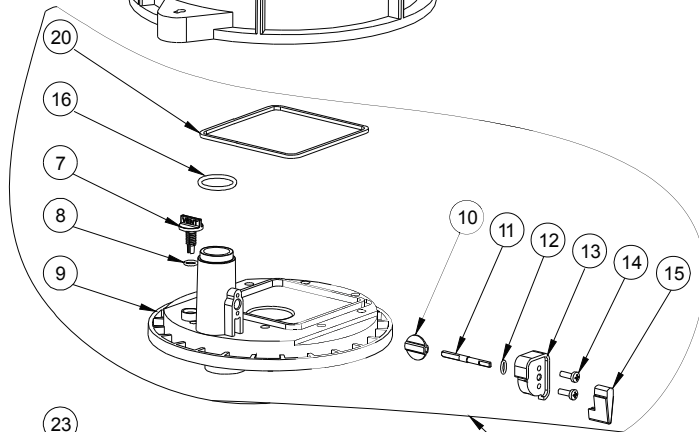

Model 445 (DC), 485 (AC) MIX & GO®

Parts unique to the SS445 (SS485)

ITM. NO.	PART NO.	DESCRIPTION	QTY.
1	400F6817	1/4-20 x 2 1/2" Bolt	2
3	400F6792	1/4-20 x 3/4" Bolt	6
4	400F0183	Outlet Flange	1
5		Basic Ag Pump 445 DC Basic Ag Pump 485 AC	1 opt
6	400F1525	Gem Cap	1
7	445F1634	Vent Assembly with O-Ring	1
8	445F1635	Vent O-Ring (Included w/Item 7)	1
9	445F1587	Inlet Flange	1
10	440F1592	Valve	1
11	445F1609	Shaft	1
12	800F4036	O-Ring	1
13	440F1589	Bushing	1
14	445G9008	Screw	2
15	440F1588	Handle	1
16	442F0214	O-Ring	1
17	445F1610	Long Phillips Screw	2
18	400F0267	Short Phillips Screw	6
19	900F8159	O-Ring	8
20	400F6924	Gasket	2
21	445F1643	Tank Gasket, EPDM	1
23	400F0778	Liquid Recirculation Nozzle Valve	1
24	445G9318	Recirculating Flange Kit