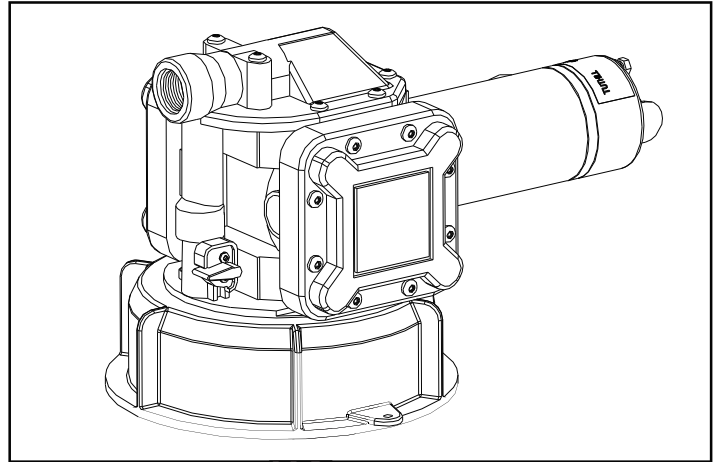

Model 445 (DC), 485 (AC) MIX & GO®

Parts unique to the SS445 (SS485)

ITM. NO.	PART NO.	DESCRIPTION	QTY.
1	400F6817	1/4-20 x 2 1/2" Bolt	2
3	400F6792	1/4-20 x 3/4" Bolt	6
4	400F0183	Outlet Flange	1
5		Basic Ag Pump 445 DC Basic Ag Pump 485 AC	1 opt
6	400F1525	Gem Cap	1
7	445F1634	Vent Assembly with O-Ring	1
8	445F1635	Vent O-Ring (Included w/Item 7)	1
9	445F1587	Inlet Flange	1
10	440F1592	Valve	1
11	445F1609	Shaft	1
12	800F4036	O-Ring	1
13	440F1589	Bushing	1
14	445G9008	Screw	2
15	440F1588	Handle	1
16	442F0214	O-Ring	1
17	445F1610	Long Phillips Screw	2
18	400F0267	Short Phillips Screw	6
19	900F8159	O-Ring	8
20	400F6924	Gasket	2
21	445F1643	Tank Gasket, EPDM	1
23	400F0778	Liquid Recirculation Nozzle Valve	1
24	445G9318	Recirculating Flange Kit