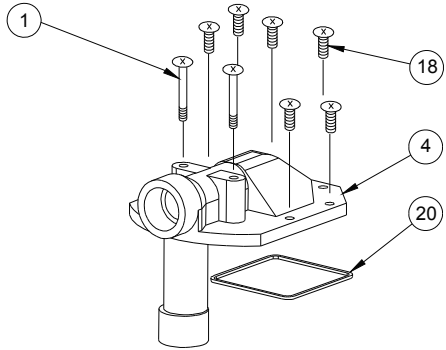

## Parts unique to the SS445 (SS485)

ITM. NO.	PART NO.	DESCRIPTION	QTY.
1	400F6817	1/4-20 x 2 1/2" Bolt	2
3	400F6792	1/4-20 x 3/4" Bolt	6
4	400F0183	Outlet Flange	1
5		Basic Ag Pump 445 DC Basic Ag Pump 485 AC	1 opt
6	400F1525	Gem Cap	1
7	445F1634	Vent Assembly with O-Ring	1
8	445F1635	Vent O-Ring (Included w/Item 7)	1
9	445F1587	Inlet Flange	1
10	440F1592	Valve	1
11	445F1609	Shaft	1
12	800F4036	O-Ring	1
13	440F1589	Bushing	1
14	445G9008	Screw	2
15	440F1588	Handle	1
16	442F0214	O-Ring	1
17	445F1610	Long Phillips Screw	2
18	400F0267	Short Phillips Screw	6
19	900F8159	O-Ring	8
20	400F6924	Gasket	2
21	445F1643	Tank Gasket, EPDM	1
23	400F0778	Liquid Recirculation Nozzle Valve	1
24	445G9318	Recirculating Flange Kit	