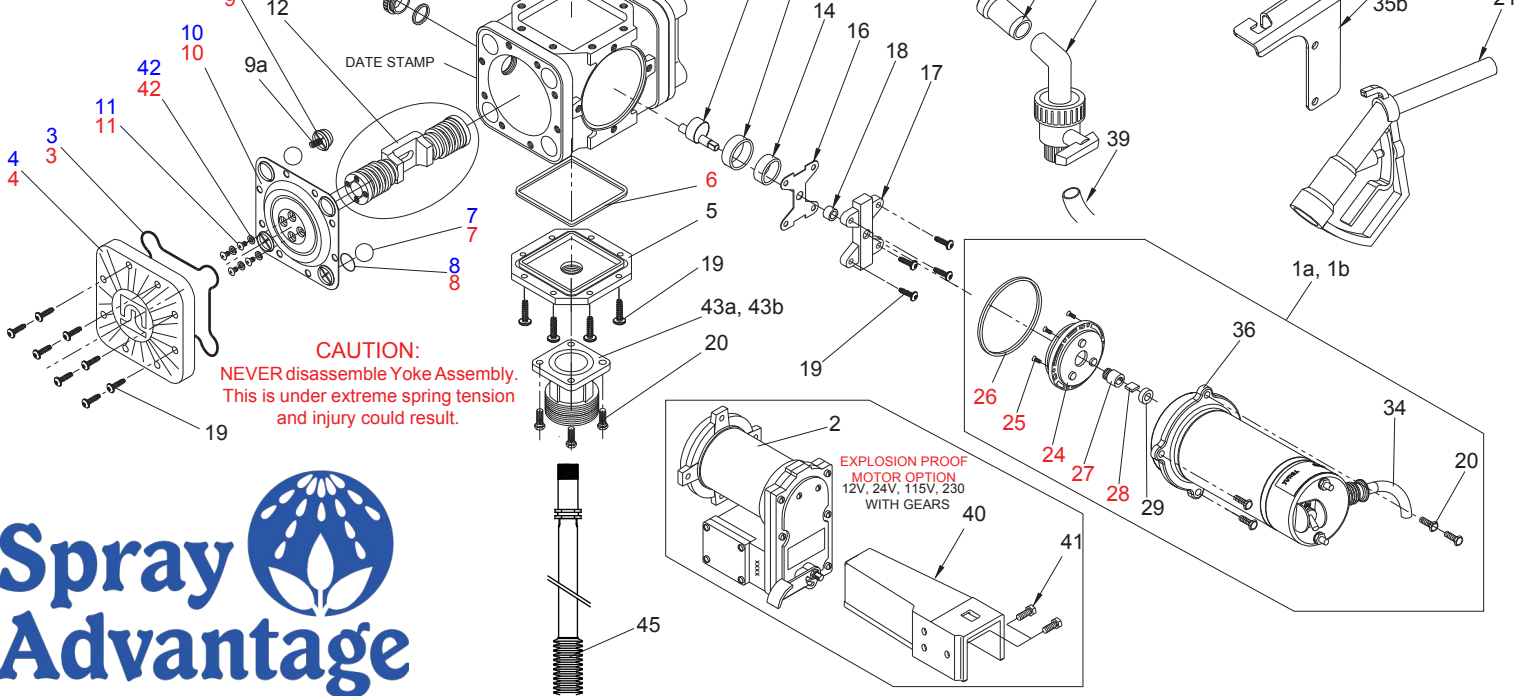

FILL-RITE SOTERA

Fort Wayne, Indiana

400B Series Date Code 0310 and Later

(DC) FR405B, FR410B, FR410BEXP, FR412B, SS415B, SS415BX731PG, SS417B, SS419BX665, SS420B, SS435B, SS435BX700, SS445B, SS455BX700, FR205, FR210, FR212  
(AC) FR450B, FR450E, FR452, SS460B, SS460BX731PG, SS460BEXP, SS465BX713, 415B, 419B, 435B, 445B, 485B

16 Oz SAE 30W  
Oil for gearcase

400KTH1178	Series 400B Diaphragm Kit - Santoprene	Includes: 1 of #3, 1 of #4, 4 of #7, 4 of #8, 2 of #9, 1 of #10, 4 of #11, 4 of #42,
400KTH1179	Series 400B Diaphragm Kit - Filcon	
400KTH1457	Series 400B Repair Kit - Santoprene Diaphragm	Includes: 2 of 400KTH1178 or 400KTH 1179 and 1 of #6, 1 of #24, 6 of #25, 1 of #26, 1 of #27, 1 of #28, 2 Threaded Inserts
400KTH1456	Series 400B Repair Kit - Filcon Diaphragm	

# Model 445 (DC), 485 (AC) MIX & GO®

## Parts unique to the SS445 (SS485)

ITM. NO.	PART NO.	DESCRIPTION	QTY.
1	400F6817	1/4-20 x 2 1/2" Bolt	2
3	400F6792	1/4-20 x 3/4" Bolt	6
4	400F0183	Outlet Flange	1
5		Basic Ag Pump 445 DC Basic Ag Pump 485 AC	1 opt
6	400F1525	Gem Cap	1
7	445F1634	Vent Assembly with O-Ring	1
8	445F1635	Vent O-Ring (Included w/Item 7)	1
9	445F1587	Inlet Flange	1
10	440F1592	Valve	1
11	445F1609	Shaft	1
12	800F4036	O-Ring	1
13	440F1589	Bushing	1
14	445G9008	Screw	2
15	440F1588	Handle	1
16	442F0214	O-Ring	1
17	445F1610	Long Phillips Screw	2
18	400F0267	Short Phillips Screw	6
19	900F8159	O-Ring	8
20	400F6924	Gasket	2
21	445F1643	Tank Gasket, EPDM	1
23	400F0778	Liquid Recirculation Nozzle Valve	1
24	445G9318	Recirculating Flange Kit	