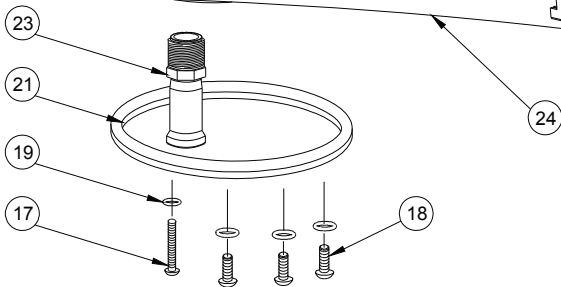

16 Oz SAE 30W  
Oil for gearcase

400KTH1178	Series 400B Diaphragm Kit - Santoprene	Includes: 1 of #3, 1 of #4, 4 of #7, 4 of #8, 2 of #9, 1 of #10, 4 of #11, 4 of #42,
400KTH1179	Series 400B Diaphragm Kit - Filcon	
400KTH1457	Series 400B Repair Kit - Santoprene Diaphragm	Includes: 2 of 400KTH1178 or 400KTH 1179 and 1 of #6, 1 of #24, 6 of #25, 1 of #26, 1 of #27, 1 of #28, 2 Threaded Inserts
400KTH1456	Series 400B Repair Kit - Filcon Diaphragm	

## Parts unique to the SS445 (SS485)

ITM. NO.	PART NO.	DESCRIPTION	QTY.
1	400F6817	1/4-20 x 2 1/2" Bolt	2
3	400F6792	1/4-20 x 3/4" Bolt	6
4	400F0183	Outlet Flange	1
5		Basic Ag Pump 445 DC Basic Ag Pump 485 AC	1 opt
6	400F1525	Gem Cap	1
7	445F1634	Vent Assembly with O-Ring	1
8	445F1635	Vent O-Ring (Included w/Item 7)	1
9	445F1587	Inlet Flange	1
10	440F1592	Valve	1
11	445F1609	Shaft	1
12	800F4036	O-Ring	1
13	440F1589	Bushing	1
14	445G9008	Screw	2
15	440F1588	Handle	1
16	442F0214	O-Ring	1
17	445F1610	Long Phillips Screw	2
18	400F0267	Short Phillips Screw	6
19	900F8159	O-Ring	8
20	400F6924	Gasket	2
21	445F1643	Tank Gasket, EPDM	1
23	400F0778	Liquid Recirculation Nozzle Valve	1
24	445G9318	Recirculating Flange Kit	