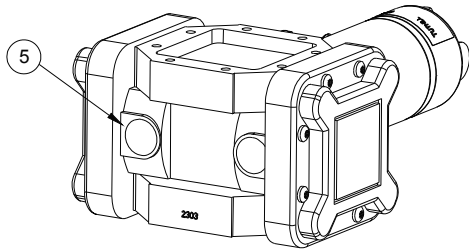

Model 445 (DC), 485 (AC) MIX & GO®

Parts unique to the SS445 (SS485)

ITM. NO.	PART NO.	DESCRIPTION	QTY.
1	400F6817	1/4-20 x 2 1/2" Bolt	2
3	400F6792	1/4-20 x 3/4" Bolt	6
4	400F0183	Outlet Flange	1
5		Basic Ag Pump 445 DC Basic Ag Pump 485 AC	1 opt
6	400F1525	Gem Cap	1
7	445F1634	Vent Assembly with O-Ring	1
8	445F1635	Vent O-Ring (Included w/Item 7)	1
9	445F1587	Inlet Flange	1
10	440F1592	Valve	1
11	445F1609	Shaft	1
12	800F4036	O-Ring	1
13	440F1589	Bushing	1
14	445G9008	Screw	2
15	440F1588	Handle	1
16	442F0214	O-Ring	1
17	445F1610	Long Phillips Screw	2
18	400F0267	Short Phillips Screw	6
19	900F8159	O-Ring	8
20	400F6924	Gasket	2
21	445F1643	Tank Gasket, EPDM	1
23	400F0778	Liquid Recirculation Nozzle Valve	1
24	445G9318	Recirculating Flange Kit